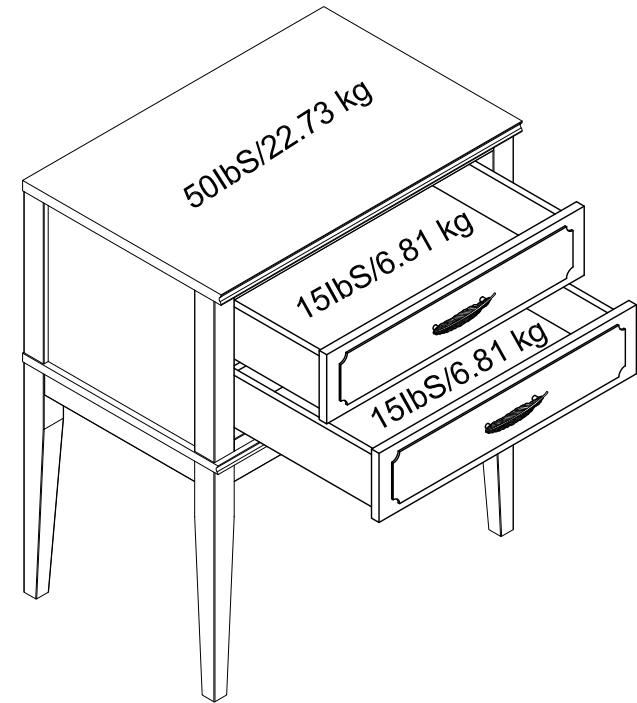

1035013/350/408/924COM -ACCENT TABLE

Wood Breakdown:
MDF 81%, PB 0 %.
Total storage: 0.7 cubic feet

Overall Product Size:
23.6" W × 15.6" D × 28" H
60cm W × 39.5cm D × 71.1cm H

Maximum Weight Capacities
Unit Weight: 34.98lbs. (15.87kg)