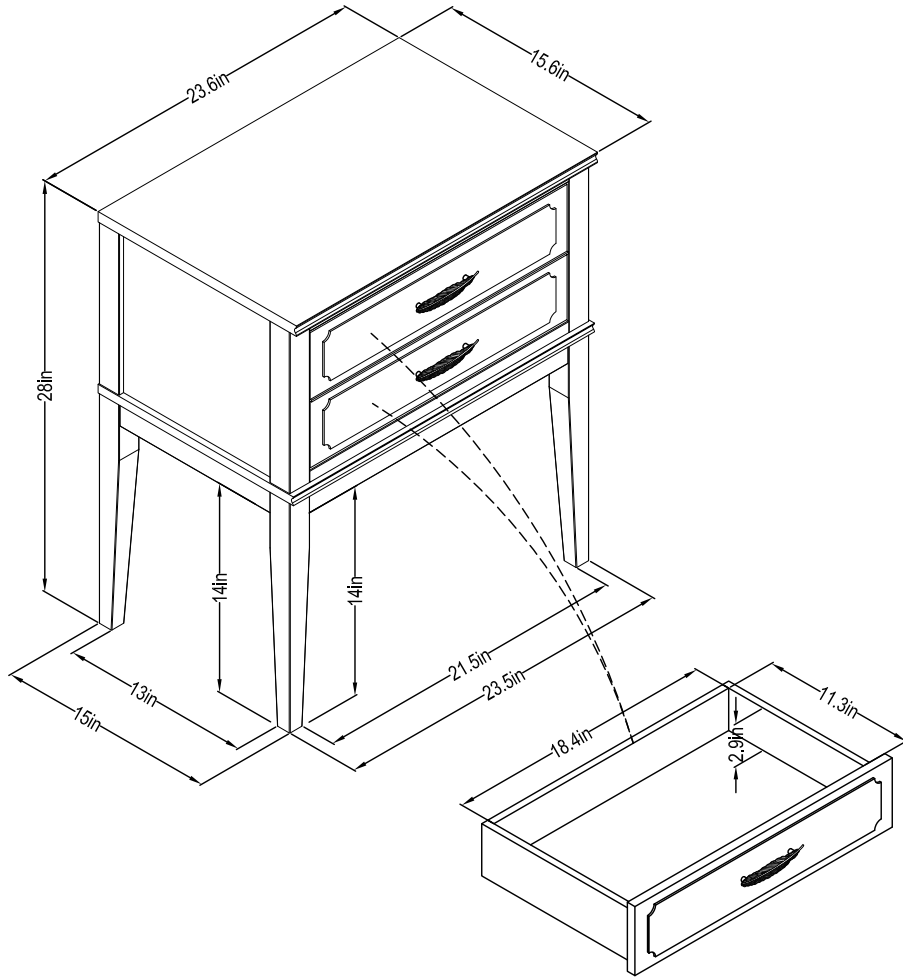

1035013/350/408/924COM -ACCENT TABLE

Wood Breakdown:
MDF 81%, PB 0 %.
Total storage: 0.7 cubic feet

Overall Product Size:
23.6" W × 15.6" D × 28" H
60cm W × 39.5cm D × 71.1cm H

Maximum Weight Capacities
Unit Weight: 34.98lbs. (15.87kg)